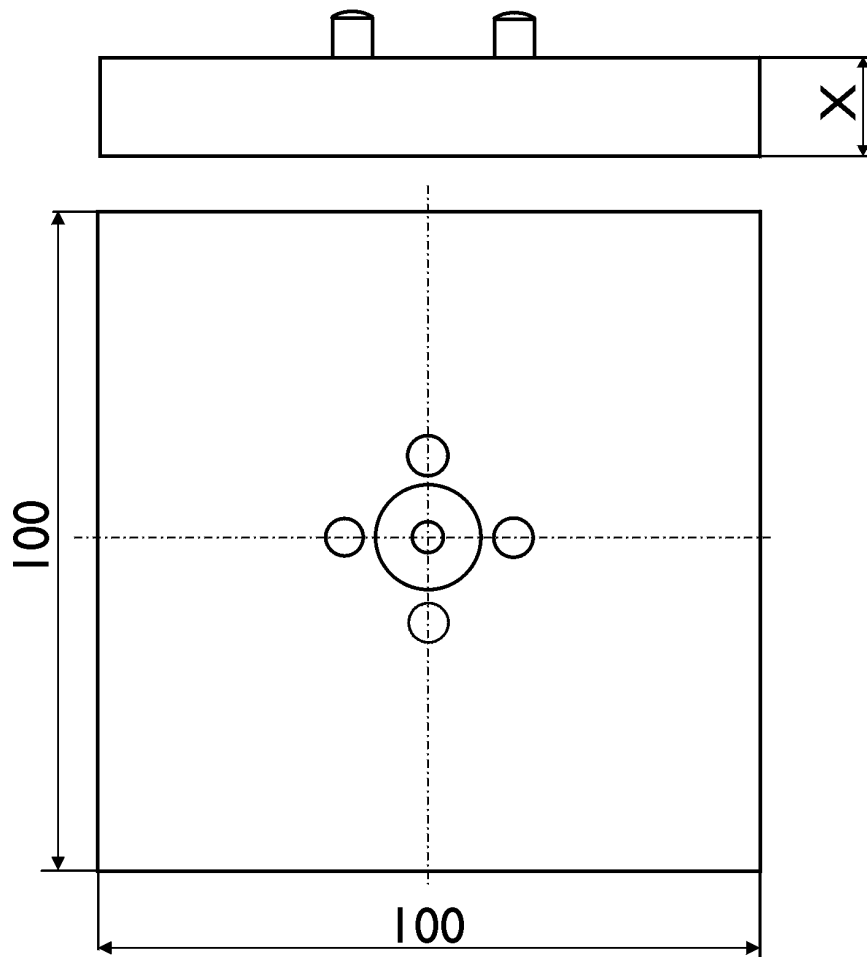

Base plate

PR 6051/10S, PR 6051/11S

Base plate
PR 6051/10S
PR 6051/11S

Load cell capacity
PR 6251/52...PR 6251/53 (500kg...5.000kg)
PR 6251/14, PR 6251/24 (10t, 16t)

PR 6051/10S X = 15mm

PR 6051/11S X = 20mm