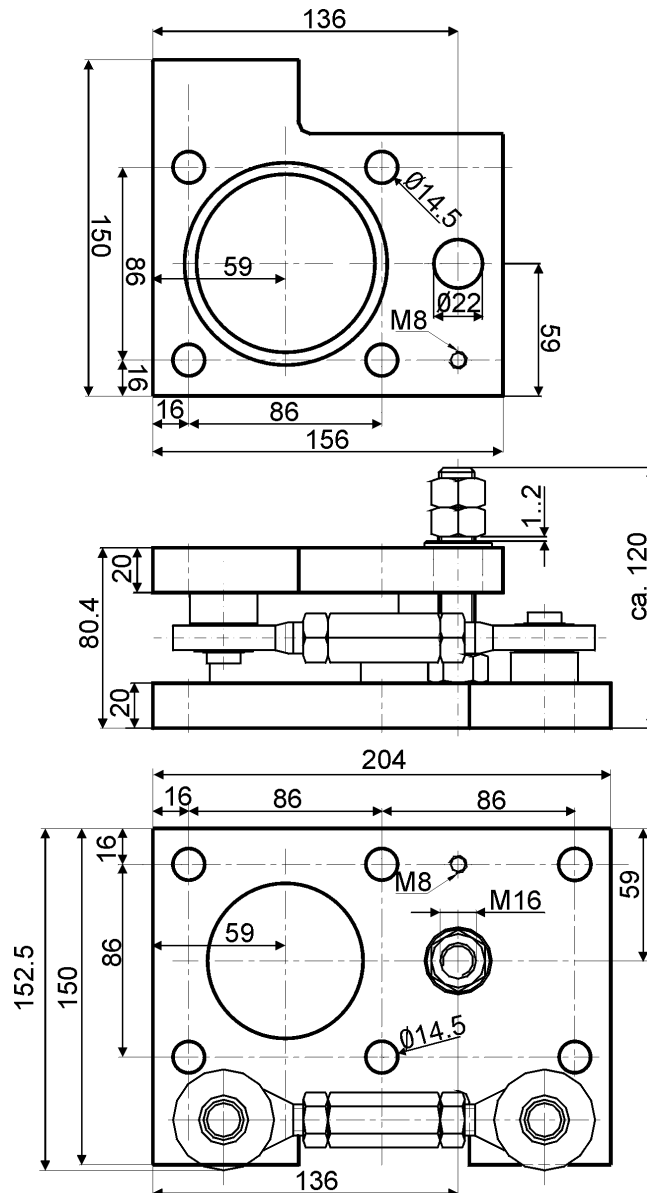

PR 6011/40

Permissible horizontal force: 20kN

Mounting kit is delivered with integrated lift-off-protection bolt.